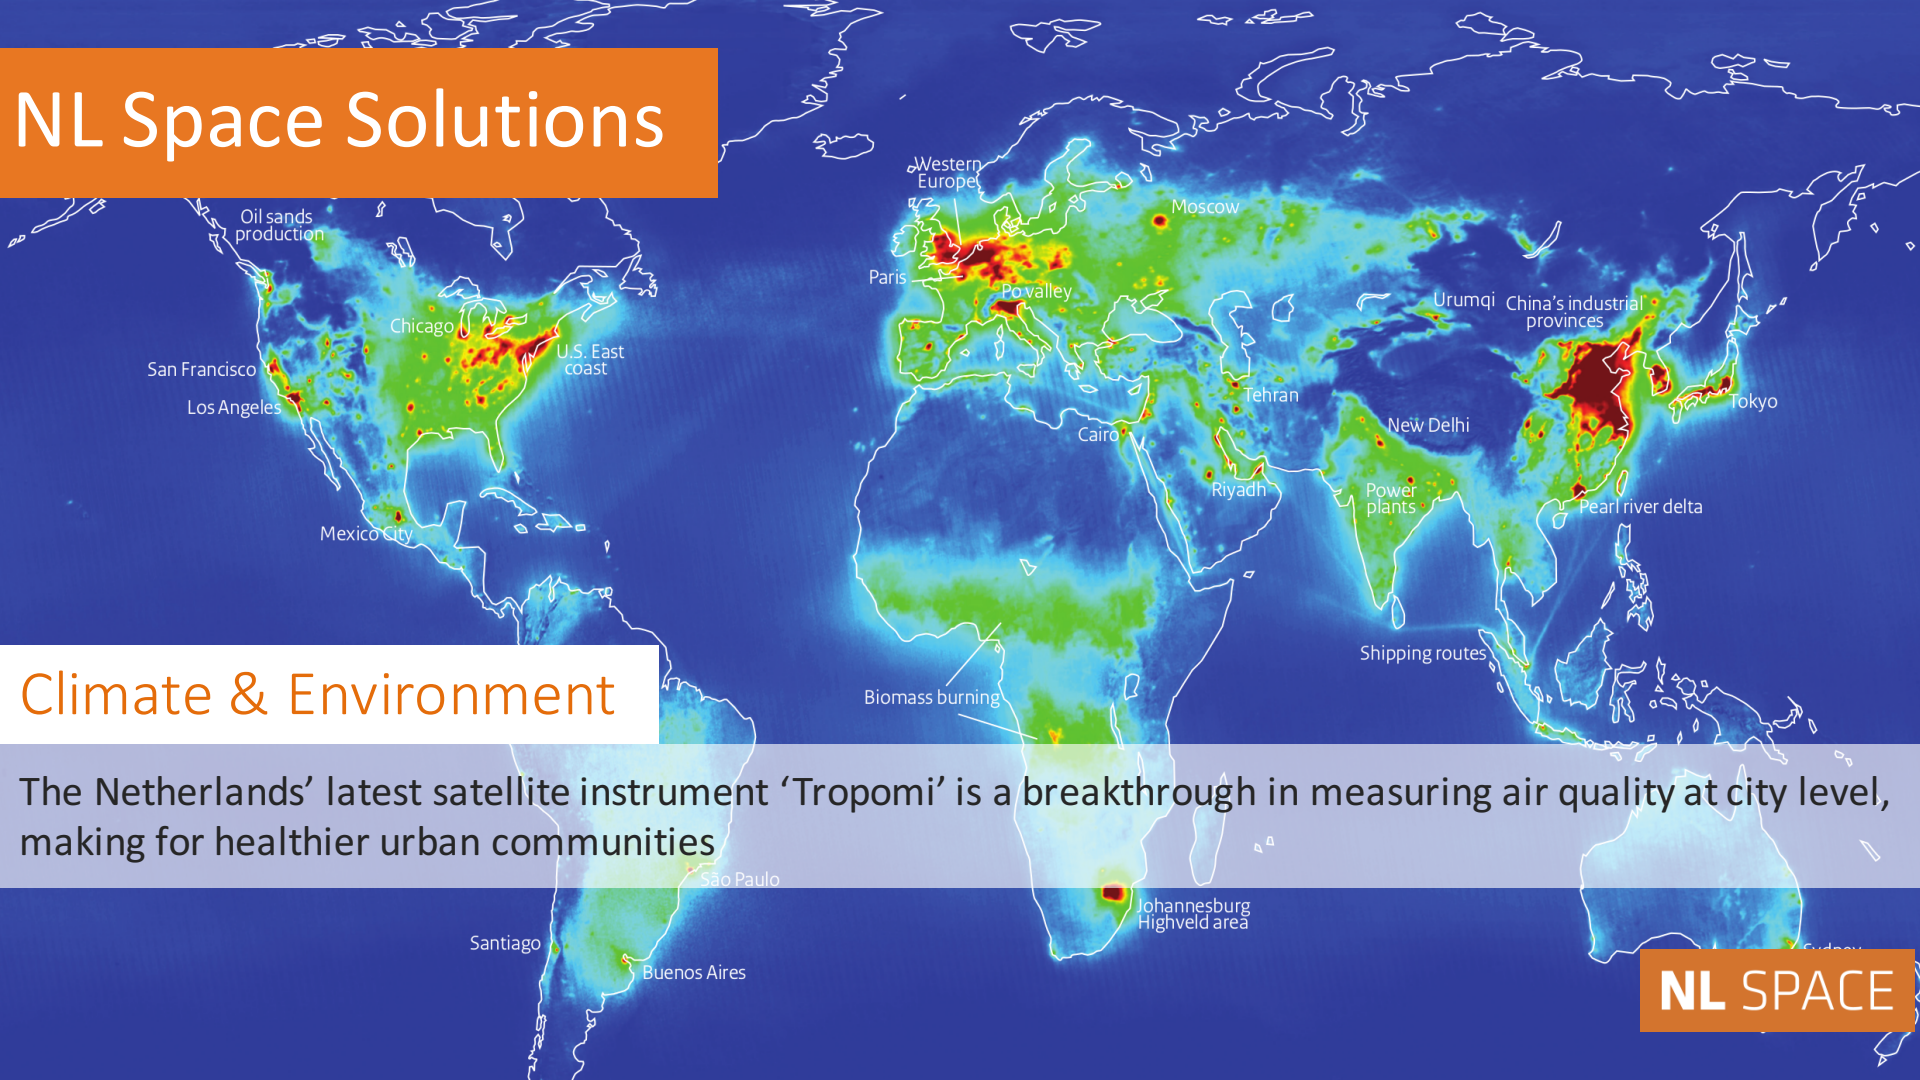

NL Space Solutions

Water & Delta

The Netherlands' exceptional water management techniques are used worldwide

NL SPACE

NL Space Solutions

A wide-angle landscape photograph showing a grassy dike under a blue sky with light clouds. In the middle ground, a person is walking on the left, and a traditional Dutch windmill stands in the center. To the right, a wooden fence runs across the dike. The foreground shows a close-up of a cobblestone path.

Water & Delta

Dike Monitoring: Dutch companies detect the smallest imperfection in dykes using satellite radar images
- to ensure the safety of our people

NL SPACE

NL Space Solutions

Climate & Environment

Satellites keep an eye on the health of our planet using Dutch sensors and instruments

NL SPACE

NL Space Solutions

Climate & Environment

The Netherlands' latest satellite instrument 'Tropomi' is a breakthrough in measuring air quality at city level, making for healthier urban communities

Mobility

Efficient shipping routes: Dutch companies use satellite data to analyse wind, currents and shipping traffic to optimise trade routes

Inspiring a new generation

Future knowledge workers

Dutch success in space inspires a new generation of scientists and engineers